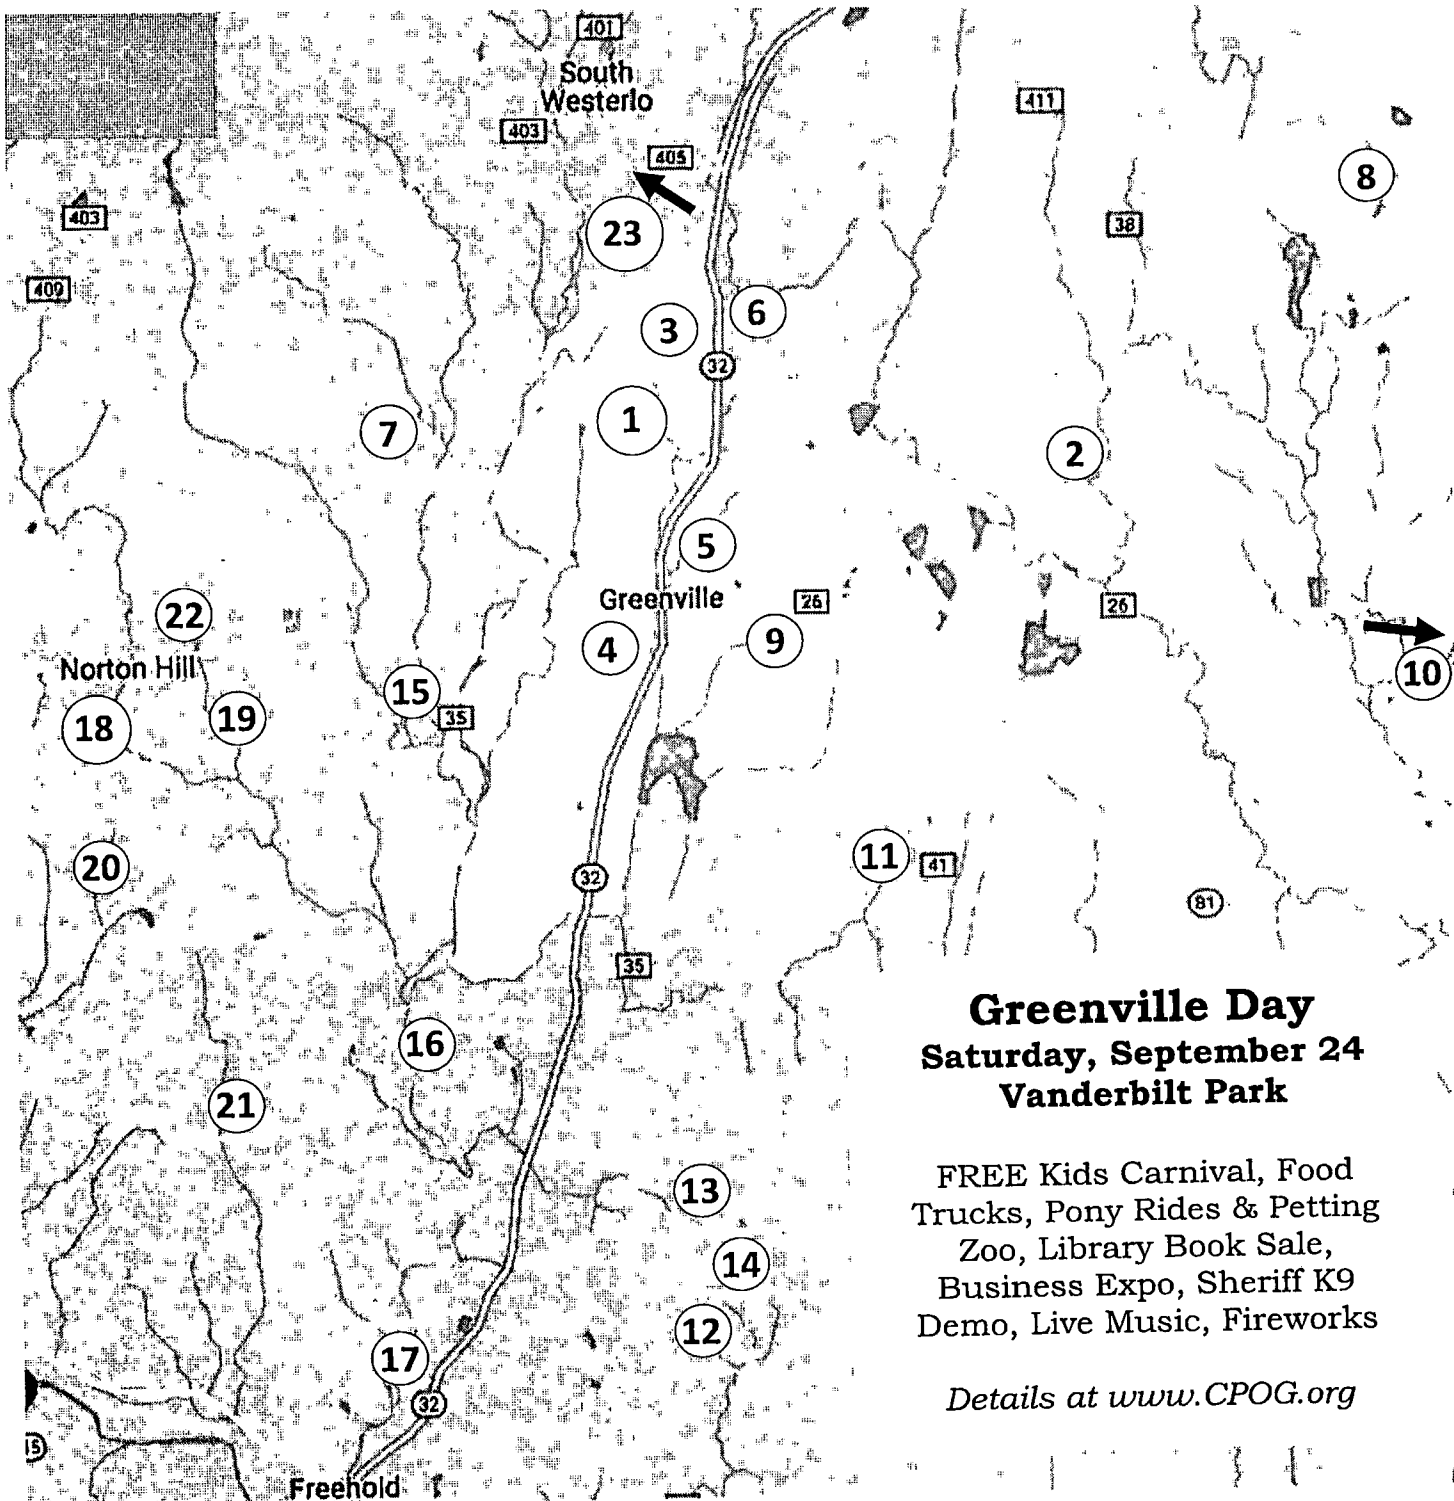

23. Westerlo

- 515 CR 404

- 174 CR 405 – Sat

- 367 CR 403– Fri & Sat

- 155 Johnny Cake Hill Road – Sat

- 290 CR 409

- 587 CR 403 – Sat & Sun

Sales are Friday, Saturday and Sunday unless otherwise noted. Suggested times are 9am to 3pm.